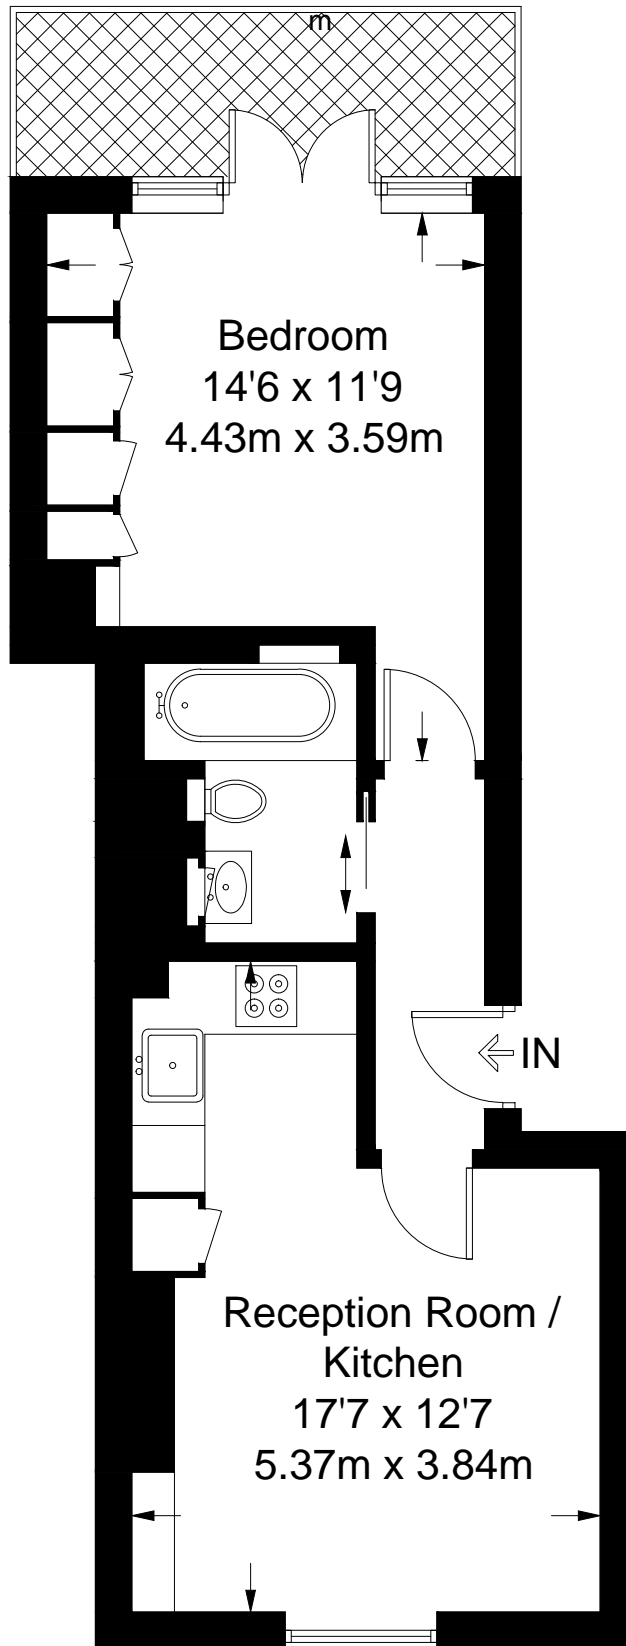

Garbutt Place

Approximate Gross Internal Area = 427 sq ft / 39.7 sq

Ground Floor

Not to scale, for guidance only and must not be relied upon as a statement of fact.
All measurements and areas are approximate only and have been prepared in accordance with the current edition of the RICS Code of Measuring Practice.