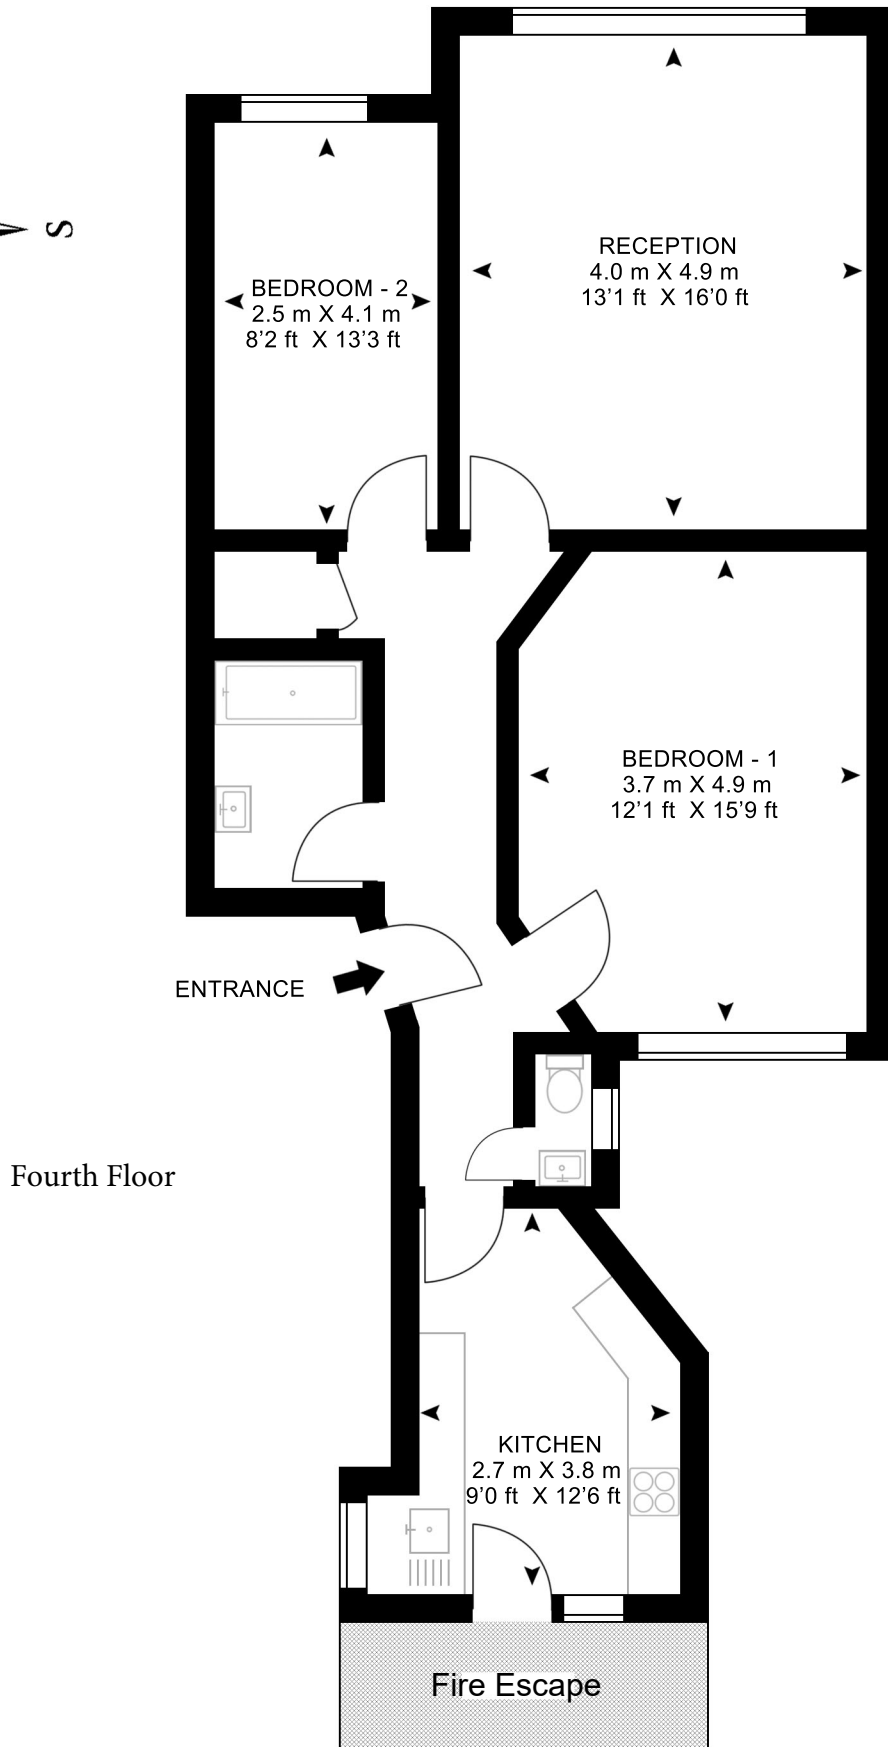

# Cecil House

APPROX GROSS INTERNAL. FLOOR AREA  
764 SQ.FT ( 71 SQ.M.)

As Defined by RICS - Code of Measuring Practice  
The Floor - plans are for representation purposes only and  
should be used as such by any prospective client.